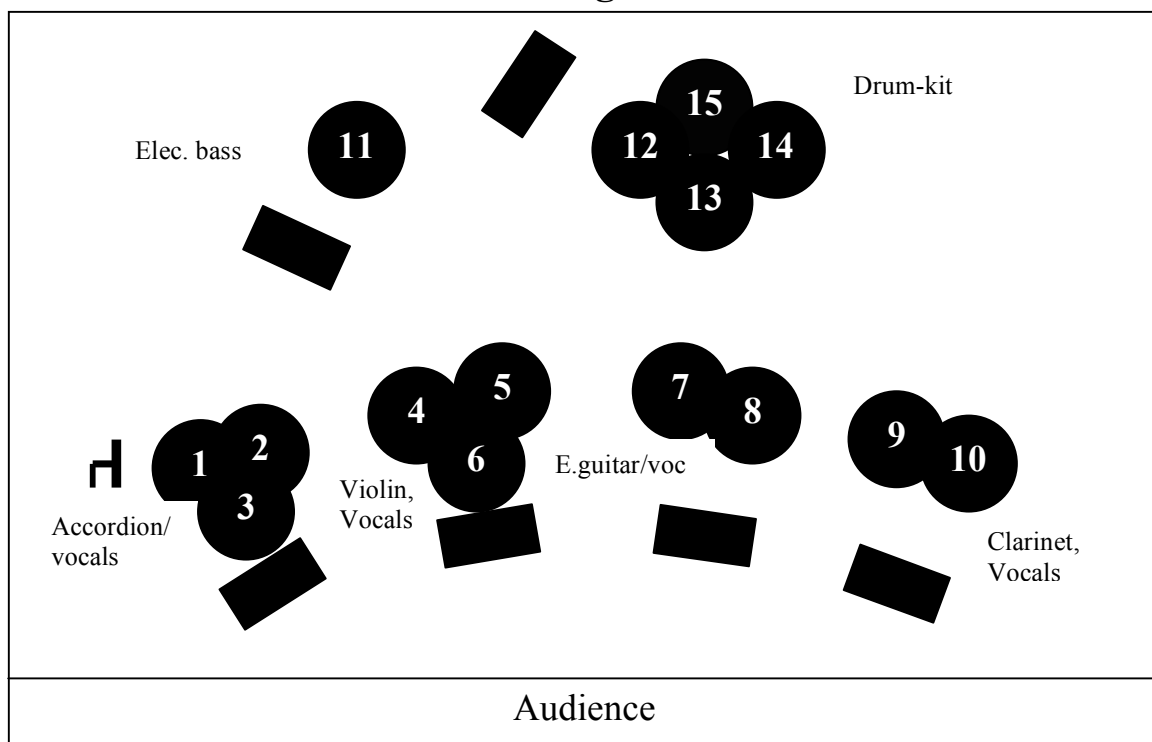

Technical specifications Za Ucha

Patch

	Instrument	Mics	Inserts	Observations
1	Accordeon right (Joseph)	Provided	Comp	XLR + 48v
2	Accordion left (Joseph)	Provided	Comp	XLR + 48v
3	Vocals (Joseph)	SM58		Stand + XLR
4	Violin (Stella)	Provided (Mic)		XLR + 48v
5	Violin (Stella)	Provided (DI)		XLR + 48v
6	Vocals (Stella)	SM58		Stand + XLR
7	Electric guitar (Dede)	SM57	Comp	Stand + XLR
8	Vocals (Dede)	SM58		Stand + XLR
9	Clarinet (Dylan)	provided	Comp	XLR + 48v
10	Vocals (Dylan)	SM58		Stand + XLR
11	Electric Bass (Sylvain)	DI (amp provided)	Comp	XLR
12	Drum over-head (Raqim)	KM184		Stand + XLR
13	Drum over-head	KM184		Stand + XLR
14	Snare-drum	SM57	Comp	Stand + XLR
15	Kick-drum	Beta52	Comp	Stand + XLR

Stage

Contact: Stella Rodrigues
086 8090978

www.myspace.com/zauchaproject