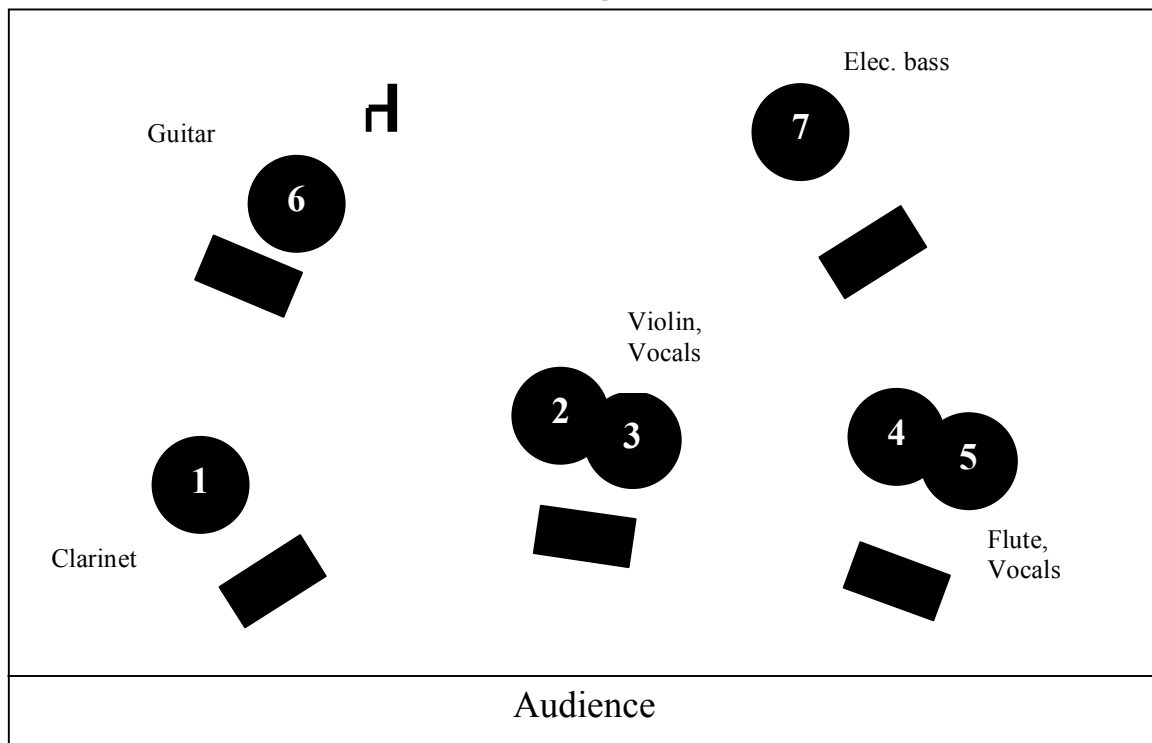

Technical specifications Lazik

Patch

	Instrument	Mics	Inserts	Observations
1	Clarinet (Dylan)	SM 57	Comp	Stand + XLR
2	Vocals (Stella)	SM 58	Comp	Stand + XLR
3	Violin (Stella)	Provided*	Comp	DI (provided*) + XLR + (48V)
4	Vocals (Christelle)	SM 58	Comp	Stand + XLR
5	Flute (Christelle)	SM 58	Comp	Stand + XLR
6	Guitar (Bruno)	SM 57	Comp	XLR (+ DI)
7	Electric Bass (Christian) <i>Or</i> Double Bass (Eric)	Amp (provided*) <i>Or</i> AKGD112	Comp	AC + DI + XLR

* Provided by the band.

Stage

Contact: Dylan Gully

+ 33 6 81 69 44 09

dylaan@yahoo.fr

lazikcorkband@hotmail.com

www.myspace.com/lazikmuzik